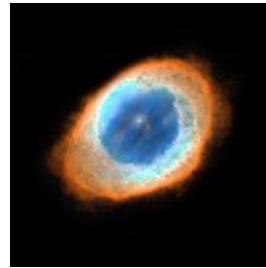

Lifecycle of a Star – QR Code Sort

Nebula

Protostar

Brown Dwarf

Main Sequence

Red Giant

Red Supergiant

Lifecycle of a Star – QR Code Sort

Supernova

Planetary Nebula

White Dwarf

Black Dwarf

Neutron Star

Black Hole

Lifecycle of a Star – QR Code Sort

Image credits

Nebula- Orion Nebula- NASA/ESA

Protostar- Herbig-Haro 46/47 NASA

Brown Dwarf- Brown Dwarf in Celestia, no author

Main sequence - Main sequence star of type G, aka yellow dwarf. Merikanto

Red giant- Chi Cygni, pulsating red giant star, Tyrogthekreeper

Neutron star- Neutron star simulation, Raphael Concorde

Black hole- a view of the M87 supermassive black hole in polarised light, Event Horizon Telescope