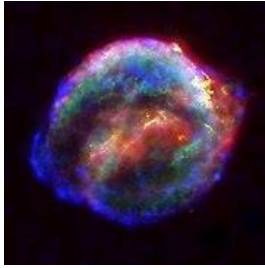

Lifecycle of a Star – QR Code Sort

Nebula

Protostar

Brown Dwarf

Main Sequence

Red Giant

Red Supergiant

Lifecycle of a Star – QR Code Sort

Supernova

Planetary Nebula

White Dwarf

Black Dwarf

Neutron Star

Black Hole

Lifecycle of a Star – QR Code Sort

Image credits

Nebula- Orion Nebula- NASA/ESA

Protostar- Herbig-Haro 46/47 NASA

Brown Dwarf- Brown Dwarf in Celestia, no author

Main sequence - Main sequence star of type G, aka yellow dwarf. Merikanto

Red giant- Chi Cygni, pulsating red giant star, Tyrogthekreeper

Neutron star- Neutron star simulation, Raphael Concorde

Black hole- a view of the M87 supermassive black hole in polarised light, Event Horizon Telescope